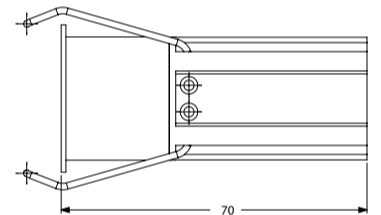

Single Line Diagram

Recessed

LAZAR